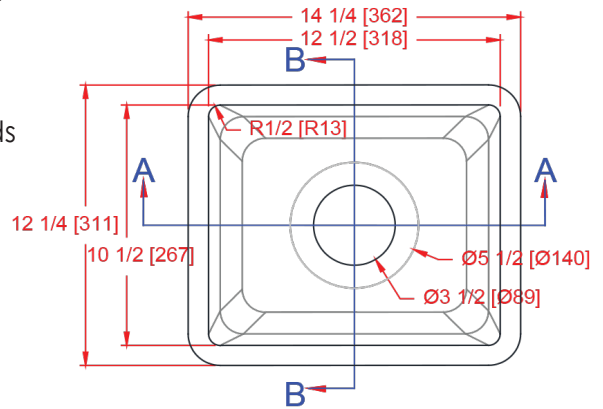

Section A-A