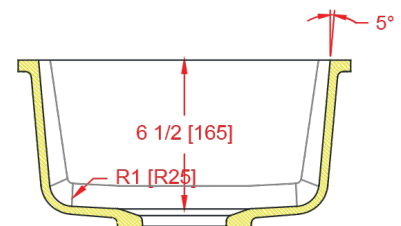

Section A-A