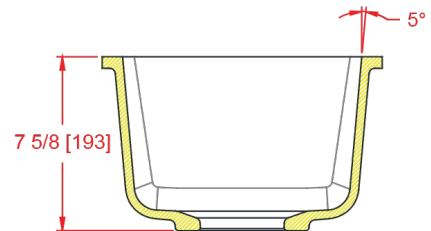

Section A-A

Section B-B