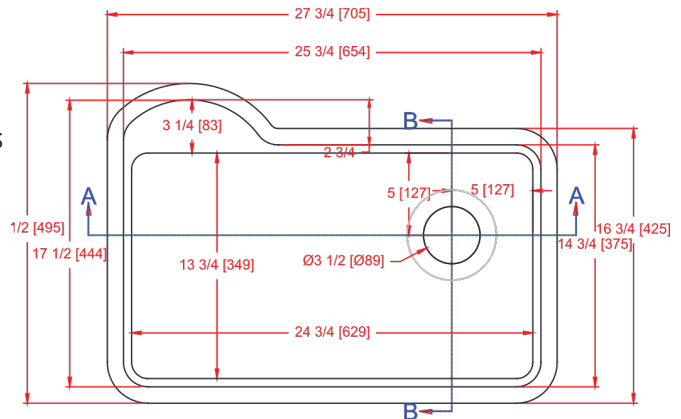

Section A-A