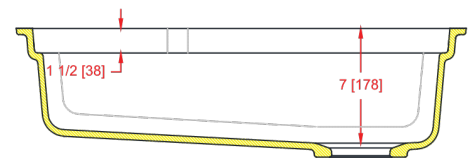

Section A-A