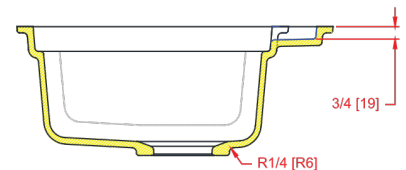

Section B-B

Gemstone supports conservation and green building practices. Gemstone Packages all products in 100% recyclable packaging using boxes made primarily of recycled paper.

Gemstone sinks are proudly made in the USA and certified by:

Home Innovation Lab (NAHB): HUD UM Bulletin No. 73a & (B45.5/IAPMO Z124 Z124.6)

UL in the US and Canada: HUD UM Bulletin No. 73a & (B45.5/IAPMO Z124 Z124.6)