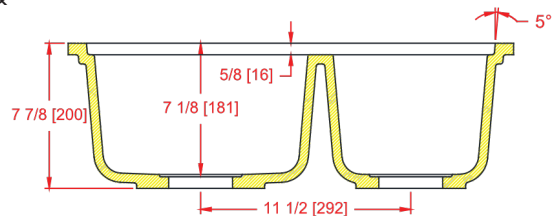

Section A-A

For router bit recommendations visit:
www.Gemstoness.com/Tech