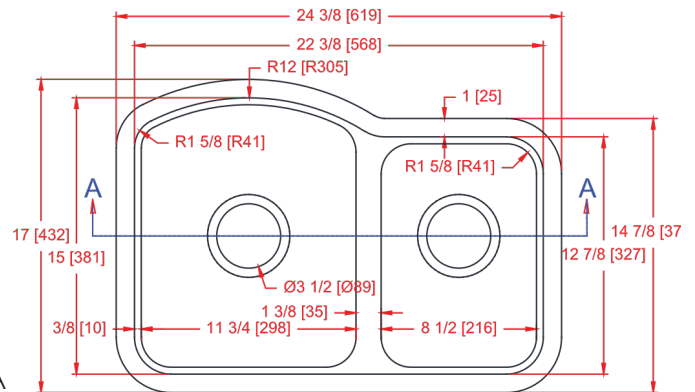

Section A-A

For router bit recommendations visit:
www.Gemstoness.com/Tech