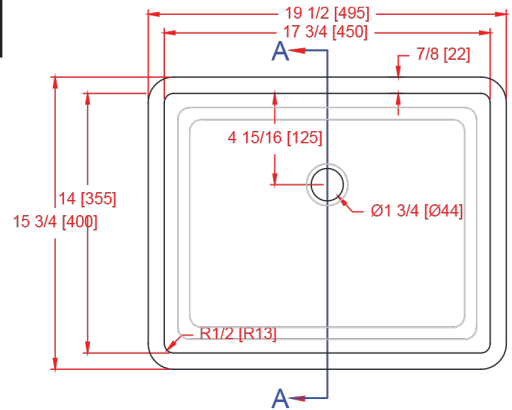

1814-V Lavatory Bowl

(No Overflow Model)

I.D.: 17 3/4" x 14" (450 mm x 355 mm)

Depth: 4 7/8"* (124 mm)

*Depth does not include counter top thickness

The Gemstone 1814-V lavatory bowl is part of Gemstone's commitment to design. Design, function, performance are critical for today's architects, designers and homeowners. The 1814-V is ideal for all applications,

Home Innovation Lab (NAHB): HUD UM Bulletin No. 73a & (B45.5/IAPMO Z124 Z124.6)

UL in the US and Canada: HUD UM Bulletin No. 73a & (B45.5/IAPMO Z124 Z124.6)

For router bit recommendations visit:
www.Gemstoness.com/Tech