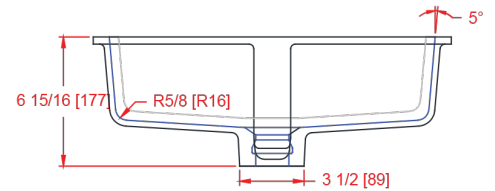

1814-V Lavatory Bowl

(No Overflow Model)

I.D.: 17 3/4" x 14" (450 mm x 355 mm)

Depth: 4 7/8"* (124 mm)

*Depth does not include counter top thickness

The Gemstone 1814-V lavatory bowl is part of Gemstone's commitment to design. Design, function, performance are critical for today's architects, designers and homeowners. The 1814-V is ideal for all applications,

Home Innovation Lab (NAHB): HUD UM Bulletin No. 73a & (B45.5/IAPMO Z124 Z124.6)

UL in the US and Canada: HUD UM Bulletin No. 73a & (B45.5/IAPMO Z124 Z124.6)

For router bit recommendations visit:
www.Gemstoness.com/Tech