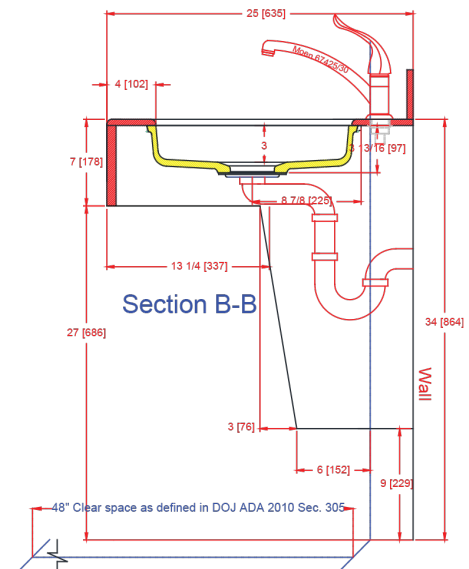

Section A-A