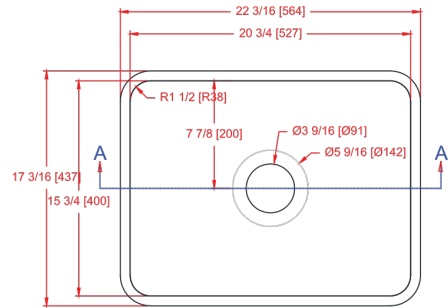

2116-US ADA Single Bowl Sink

I.D.: 15 3/4" x 23 5/8" (400 mm x 600 mm)
Depth: 5 1/2"* (140 mm)
*Depth does not include counter top thickness

The Gemstone 2116-US Single Bowl Sink provides a seamless kitchen sink in any solid surface sheet material, acrylic, polyester or blended. This sink works well in elementary school laboratories, classrooms, schools, break rooms, or any application requiring a shallower sink. This sink works well in laboratories and clinical applications as well as residential applications. Solid surface has excellent chemical resistant properties.

Gemstone Sinks are compatible and warranted when used with all major solid surface sheet brands with the same sheet warranties.

Gemstone supports conservation and green building practices. Gemstone Packages all products in 100% recyclable packaging using boxes made primarily of recycled paper.

Gemstone sinks are proudly made in the USA and certified by:
Home Innovation Lab (NAHB): HUD UM Bulletin No. 73a & (B45.5/IAPMO Z124 Z124.6)
UL in the US and Canada: HUD UM Bulletin No. 73a & (B45.5/IAPMO Z124 Z124.6)

For router bit recommendations visit:
www.Gemstoness.com/Tech