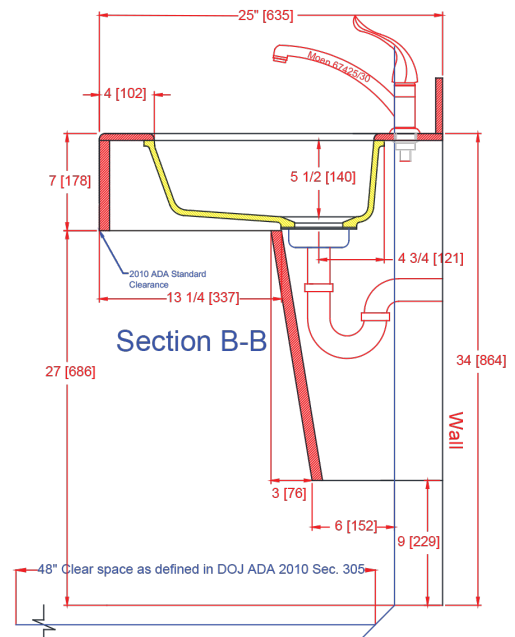

2916-UD Universal Design Kitchen Sink

I.D.: 29 1/2" x 16" (749 mm x 406 mm)
 Depth: 5 1/2"* (140 mm)
 *Depth does not include counter top thickness

The Gemstone 2916-UD Universal Design double equal bowl kitchen sink provides a revolutionary seamless kitchen sink in any solid surface sheet material, acrylic, polyester or blended. The Universal Design makes this sink a great

choice in any kitchen as well as ADA applicable. This sink fits well in a 36" cabinet and can be used in any home or office break room kitchen where ADA compliance or conversion may be required. The low divider in the sink adds to the sink's functionality allowing more room for pan handles and larger items. Now you can have a seamless ADA compatible double bowl kitchen sink option!

For router bit recommendations visit:
www.Gemstoness.com/Tech

Section A-A

Section B-B