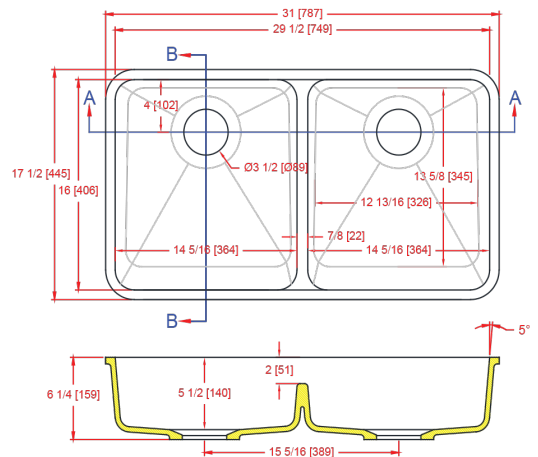

Section A-A