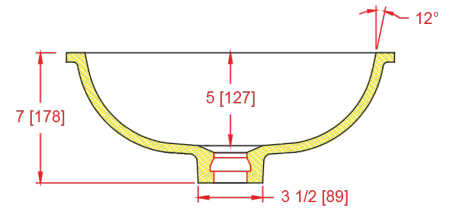

Section A-A