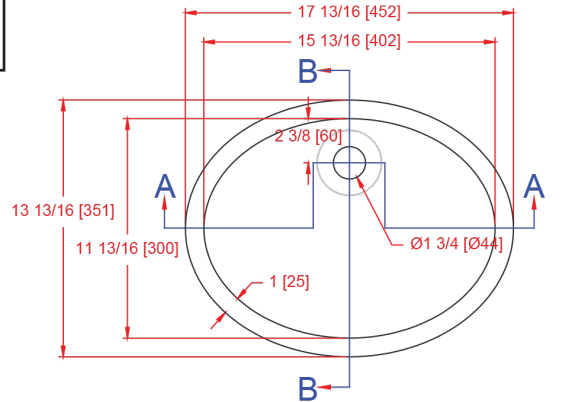

Section A-A