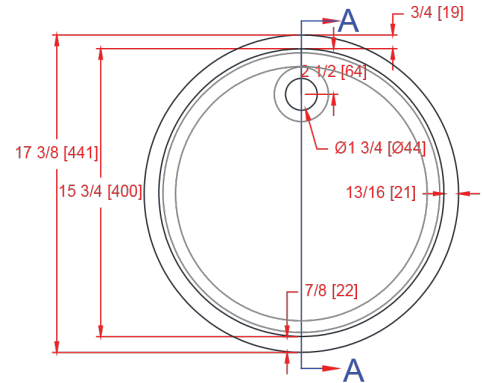

1616-V Universal Vanity Sink

(No overflow model)

I.D.: 15 3/4" diameter (400 mm)
Depth: 5" (127 mm)
*Depth does not include counter top thickness

The Gemstone 14 3/4" Diameter Round Universal Design lavatory bowl is part of Gemstone's commitment to design that is appealing to all. Designed with healthcare providers in mind, design, function, and performance

are critical providing today's architects, and installers the ease of installation while conforming to today's ADA standards. The 1616-V is ideal for all applications, residential, clinical, commercial, restaurants and laboratories. The depth of the bowl allows for easy ADA applications. The 1616-V is a no overflow model.

Gemstone Sinks are compatible and warranted when used with all major solid surface sheet brands (acrylic and polyester) with the same sheet warranties.

Front View

Gemstone supports conservation and green building practices. Gemstone Packages all products in 100% recyclable packaging using boxes made primarily of recycled paper.

Gemstone sinks are proudly made in the USA and certified by:
Home Innovation Lab (NAHB): HUD UM Bulletin No. 73a & (B45.5/IAPMO Z124 Z124.6)
UL in the US and Canada: HUD UM Bulletin No. 73a & (B45.5/IAPMO Z124 Z124.6)

For router bit recommendations visit:
www.Gemstoness.com/Tech