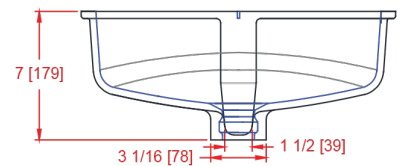

1616-V Universal Vanity Sink

(No overflow model)

I.D.: 15 3/4" diameter (400 mm)
Depth: 5" (127 mm)
*Depth does not include counter top thickness

The Gemstone 14 3/4" Diameter Round Universal Design lavatory bowl is part of Gemstone's commitment to design that is appealing to all. Designed with healthcare providers in mind, design, function, and performance

are critical providing today's architects, and installers the ease of installation while conforming to today's ADA standards. The 1616-V is ideal for all applications, residential, clinical, commercial, restaurants and laboratories. The depth of the bowl allows for easy ADA applications. The 1616-V is a no overflow model.

Gemstone Sinks are compatible and warranted when used with all major solid surface sheet brands (acrylic and polyester) with the same sheet warranties.

Front View