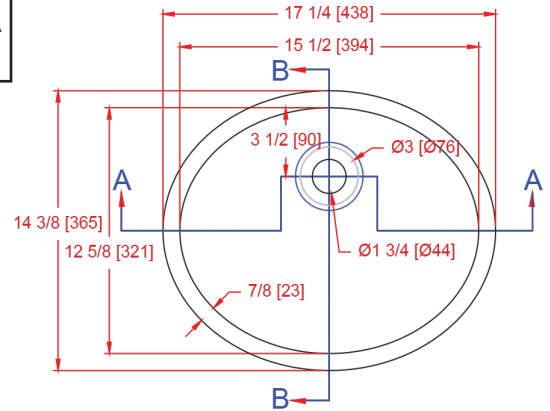

1512-V ADA Universal Lavatory

(No Overflow Model)

I.D.: 15 1/2" x 12 5/8" (394 mm x 321 mm)	ADA Compliant
Depth: 4 1/4"* (108 mm)	
*Depth does not include counter top thickness	

The Gemstone 1512-V is one of several Gemstone designs committed to universal design. The low profile of the vanity bowl allows it to be placed all of the way forward without compromising ADA

conformance. At the same time, the vanity bowl provides a sleek look with uncompromised performance in any vanity application. This bowl is offered with an overflow.

Gemstone Sinks are compatible and warranted when used with all major solid surface sheet brands (acrylic and polyester) with the same sheet warranties.

Section A-A

Gemstone supports conservation and green building practices. Gemstone Packages all products in 100% recyclable packaging using boxes made primarily of recycled paper.

Gemstone sinks are proudly made in the USA and certified by:
Home Innovation Lab (NAHB): HUD UM Bulletin No. 73a & (B45.5/IAPMO Z124 Z124.6)
UL in the US and Canada: HUD UM Bulletin No. 73a & (B45.5/IAPMO Z124 Z124.6)

For router bit recommendations visit:
www.Gemstoness.com/Tech