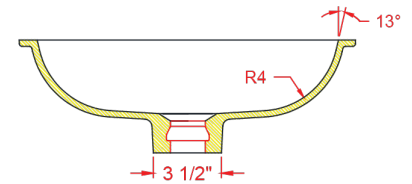

1512-V ADA Universal Lavatory

(No Overflow Model)

I.D.: 15 1/2" x 12 5/8" (394 mm x 321 mm)	ADA Compliant
Depth: 4 1/4"* (108 mm)	
*Depth does not include counter top thickness	

The Gemstone 1512-V is one of several Gemstone designs committed to universal design. The low profile of the vanity bowl allows it to be placed all of the way forward without compromising ADA

conformance. At the same time, the vanity bowl provides a sleek look with uncompromised performance in any vanity application. This bowl is offered with an overflow.

Gemstone Sinks are compatible and warranted when used with all major solid surface sheet brands (acrylic and polyester) with the same sheet warranties.

Section A-A

Gemstone supports conservation and green building practices. Gemstone Packages all products in 100% recyclable packaging using boxes made primarily of recycled paper.

Gemstone sinks are proudly made in the USA and certified by:
Home Innovation Lab (NAHB): HUD UM Bulletin No. 73a & (B45.5/IAPMO Z124 Z124.6)
UL in the US and Canada: HUD UM Bulletin No. 73a & (B45.5/IAPMO Z124 Z124.6)

For router bit recommendations visit:
www.Gemstoness.com/Tech