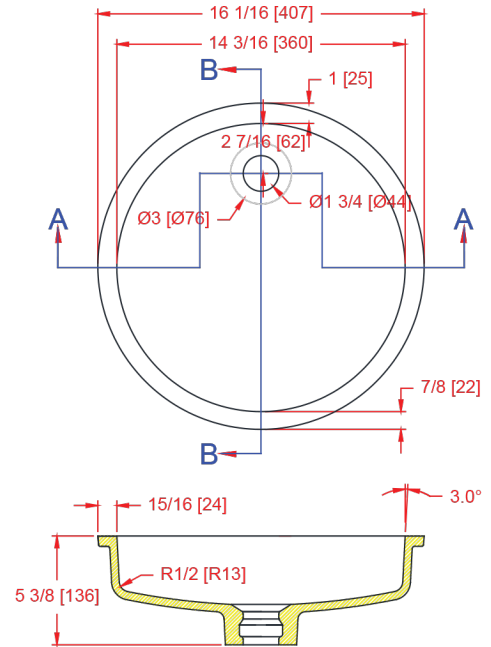

### 1414-UV Universal Vanity Sink

(No Overflow Model)

I.D.: 14 3/16" diameter (360 mm)  
 Depth: 3 3/8"\* (85 mm)  
 \*Depth does not include counter top thickness

The Gemstone 14 3/16" Diameter Round Universal Design lavatory was designed with everyone in mind. Design, function, and performance are critical for today's architects, and designers along with the ease of installation, especially when

conforming to disability standards in the US, Canada and Europe. The 1414-UV is ideal for all applications, residential, clinical, commercial, restaurants and laboratories. The depth of the bowl allows for disability applications in nearly all applications, including the AODC in Ontario. The 1414-UV does not have an overflow tube and is available with an integrated overflow tube option (model no. 1414-UVO).