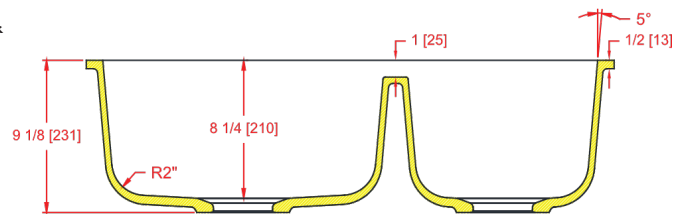

Section A-A

For router bit recommendations visit:
www.Gemstoness.com/Tech