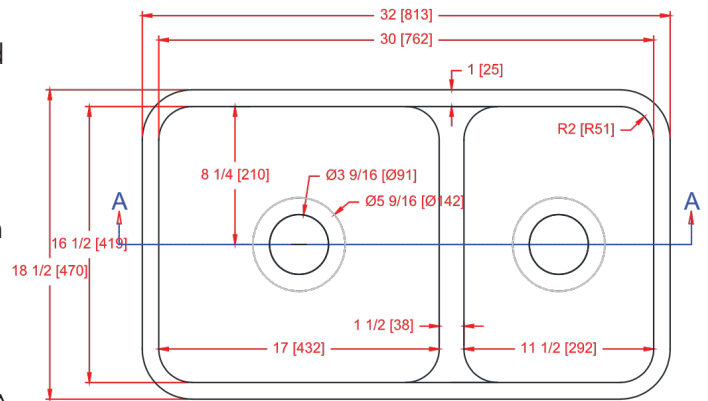

Section A-A

For router bit recommendations visit:
www.Gemstoness.com/Tech