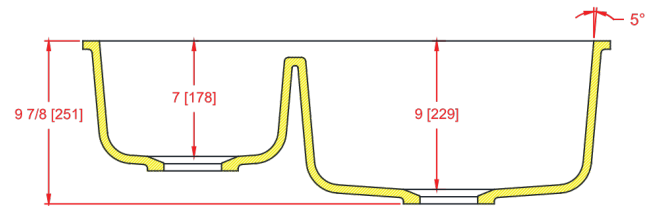

For router bit recommendations visit:
www.Gemstoness.com/Tech