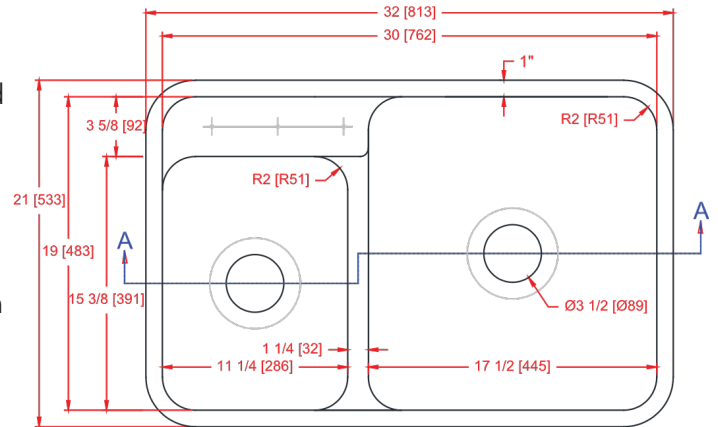

For router bit recommendations visit:
www.Gemstoness.com/Tech