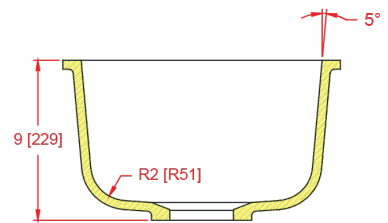

Section A-A