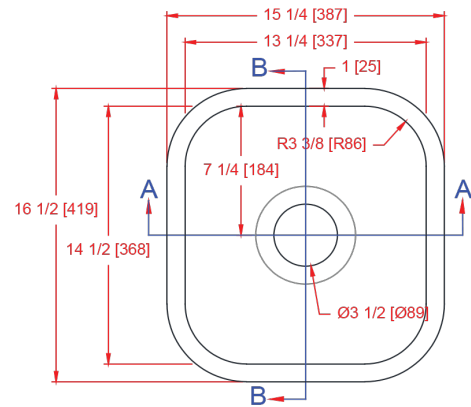

1517-S Single Bowl Sink

I.D.: 13 1/4" x 14 1/2" (337 mm x 368 mm)
Depth: 8" (203 mm)
*Depth does not include counter top thickness

The Gemstone 1517-S is an excellent 8" deep single bowl prep sink. The 1517-S can also be used in any laboratory or clinical application as solid surface is stain and chemical resistant and has many uses

Home Innovation Lab (NAHB); HUD UM Bulletin No. 73a & (B45.5/IAPMO Z124 Z124.6)

UL in the US and Canada: HUD UM Bulletin No. 73a & (B45.5/IAPMO Z124 Z124.6)

Section A-A

Section B-B

For router bit recommendations visit:
www.Gemstoness.com/Tech