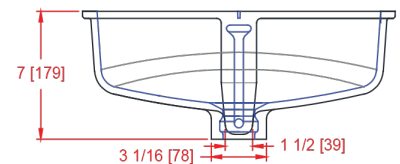

1616-VO Universal Vanity Sink

(Overflow Model)

I.D.: 15 3/4" diameter (400 mm)
Depth: 5" (127 mm)
*Depth does not include counter top thickness

The Gemstone 14 3/4" Diameter Round Universal Design lavatory bowl is part of Gemstone's commitment to design that is appealing to all. Designed with healthcare providers in mind, design, function, and performance are critical providing

today's architects, and installers the ease of installation while conforming to today's ADA standards. The 1616-VO is ideal for all applications, residential, clinical, commercial, restaurants and laboratories. The depth of the bowl allows for easy ADA applications. The 1616-VO has a smooth overflow tube which minimizes infection control in hospital applications.

Gemstone Sinks are compatible and warranted when used with all major solid surface sheet brands (acrylic and polyester) with the same sheet warranties.

Gemstone supports conservation and green building practices. Gemstone Packages all products in 100% recyclable packaging using boxes made primarily of recycled paper.

Gemstone sinks are proudly made in the USA and certified by:

Home Innovation Lab (NAHB): HUD UM Bulletin No. 73a & (B45.5/IAPMO Z124 Z124.6)

UL in the US and Canada: HUD UM Bulletin No. 73a & (B45.5/IAPMO Z124 Z124.6)

For router bit recommendations visit:
www.Gemstoness.com/Tech

Front View