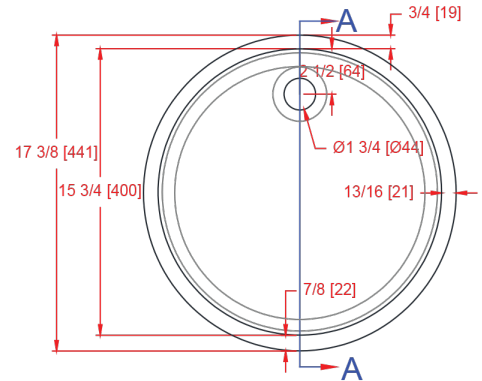

1616-VO Universal Vanity Sink

(Overflow Model)

I.D.: 15 3/4" diameter (400 mm)
Depth: 5" (127 mm)
*Depth does not include counter top thickness

The Gemstone 14 3/4" Diameter Round Universal Design lavatory bowl is part of Gemstone's commitment to design that is appealing to all. Designed with healthcare providers in mind, design, function, and performance are critical providing

today's architects, and installers the ease of installation while conforming to today's ADA standards. The 1616-VO is ideal for all applications, residential, clinical, commercial, restaurants and laboratories. The depth of the bowl allows for easy ADA applications. The 1616-VO has a smooth overflow tube which minimizes infection control in hospital applications.

Gemstone Sinks are compatible and warranted when used with all major solid surface sheet brands (acrylic and polyester) with the same sheet warranties.

Gemstone supports conservation and green building practices. Gemstone Packages all products in 100% recyclable packaging using boxes made primarily of recycled paper.

Gemstone sinks are proudly made in the USA and certified by:

Home Innovation Lab (NAHB): HUD UM Bulletin No. 73a & (B45.5/IAPMO Z124 Z124.6)

UL in the US and Canada: HUD UM Bulletin No. 73a & (B45.5/IAPMO Z124 Z124.6)

For router bit recommendations visit:
www.Gemstoness.com/Tech

Front View