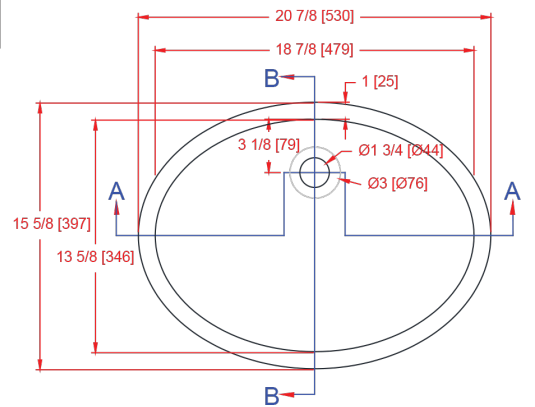

Section A-A