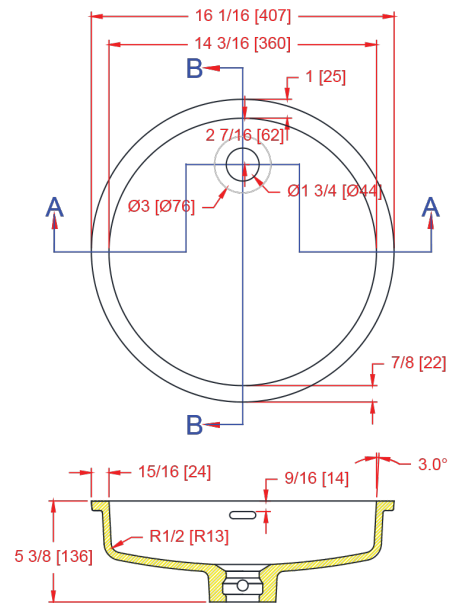

(Rear Integrated Overflow Model)

I.D.: 14 3/16" diameter (360 mm)
Depth: 3 3/8"* (85 mm)
*Depth does not include counter top thickness

The Gemstone 14 3/16" Diameter Round Universal Design lavatory was designed with everyone in mind. Design, function, and performance are critical for today's architects, and designers along with the ease of installation, especially when

conforming to disability standards in the US, Canada and Europe. The 1414-UVO is ideal for all applications, residential, clinical, commercial, restaurants and laboratories. The depth of the bowl allows for disability applications in nearly all applications, including the AODC in Ontario. The 1414-UVO has a rear, smooth integrated overflow tube and is also available without an overflow tube (model no. 1414UV).

Gemstone Sinks are compatible and warranted when used with all major solid surface sheet brands (acrylic and polyester) with the same sheet warranties.

Gemstone supports conservation and green building practices. Gemstone Packages all products in 100% recyclable packaging using boxes made primarily of recycled paper.

Gemstone sinks are proudly made in the USA and certified by:

Home Innovation Lab (NAHB): HUD UM Bulletin No. 73a & (B45.5/IAPMO Z124 Z124.6)

UL in the US and Canada: HUD UM Bulletin No. 73a & (B45.5/IAPMO Z124 Z124.6)

For router bit recommendations visit:
www.Gemstoness.com/Tech

Section A-A