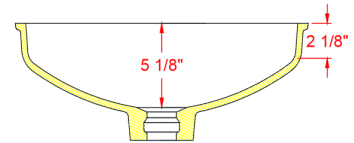

Section A-A