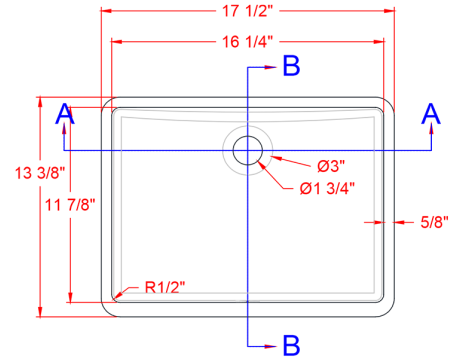

1215-V Vanity Sink

(No Overflow Model)

I.D.: 16 1/4" x 11 7/8" (413 mm x 302 mm)
Depth: 5 1/8"* (131 mm)
*Depth does not include counter top thickness

The Gemstone 1215-V lavatory bowl is part of Gemstone's commitment to design that is appealing to all. Design, function, performance are critical for today's architects, designers and homeowners. The 1215-V is ideal

for all applications, residential, clinical, commercial, restaurants and laboratories. The depth of the bowl allows for ADA applications all the way to 17" depths, something most bowls can not do. The 1215-V has a smooth overflow tube which maximizes infection control in hospital applications in a bowl requiring an overflow.

Gemstone Sinks are compatible and warranted when used with all major solid surface sheet brands (acrylic and polyester) with the same sheet warranties.

Gemstone supports conservation and green building practices. Gemstone Packages all products in 100% recyclable packaging using boxes made primarily of recycled paper.

Gemstone sinks are proudly made in the USA and certified by:

Home Innovation Lab (NAHB): HUD UM Bulletin No. 73a & (B45.5/IAPMO Z124 Z124.6)

UL in the US and Canada: HUD UM Bulletin No. 73a & (B45.5/IAPMO Z124 Z124.6)

For router bit recommendations visit:

www.Gemstoness.com/Tech