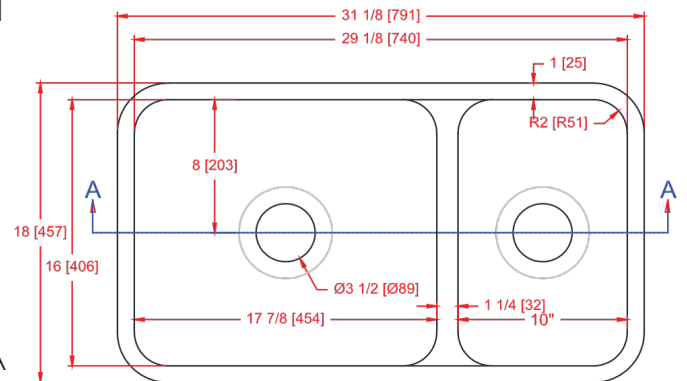

Section A-A

For router bit recommendations visit:
www.Gemstoness.com/Tech