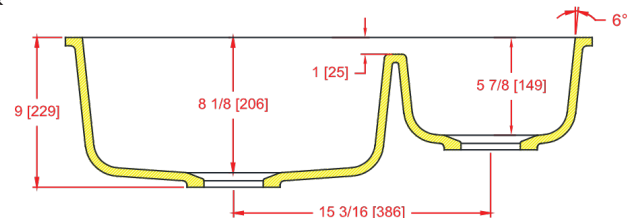

Section A-A

For router bit recommendations visit:
www.Gemstoness.com/Tech