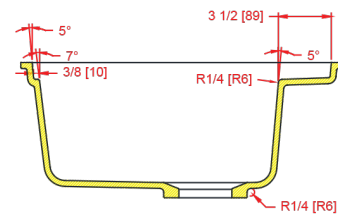

Section A-A

Section B-B

For router bit recommendations visit:

www.Gemstoness.com/Tech

2040 Industrial Pkwy Elkhart, IN 46516 • 574-294-8899 or 877-233-7893

sales@gemstoness.com • www.gemstoness.com

GSTECH210720