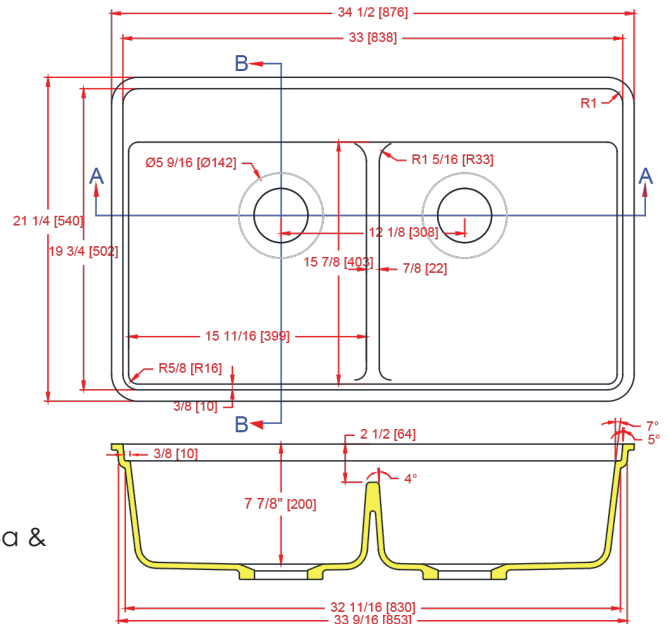

Section A-A