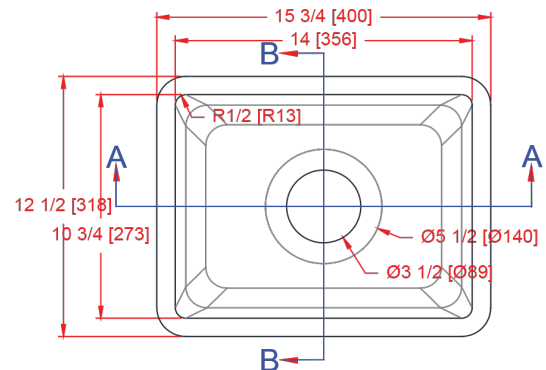

Section A-A