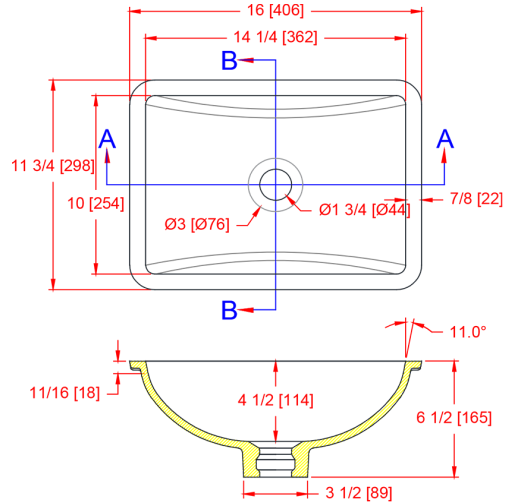

Section A-A