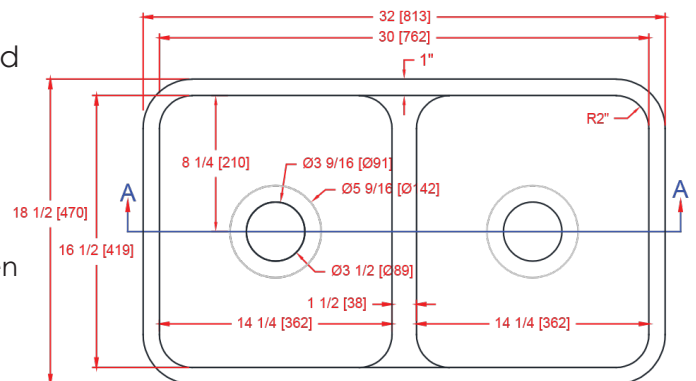

Section A-A

For router bit recommendations visit:
www.Gemstoness.com/Tech