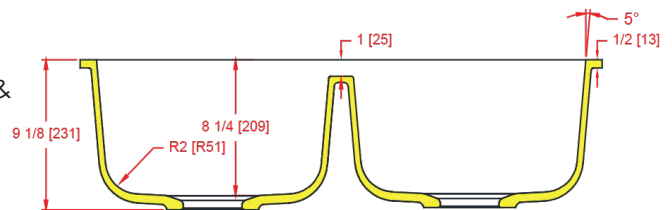

Section A-A

For router bit recommendations visit:
www.Gemstoness.com/Tech