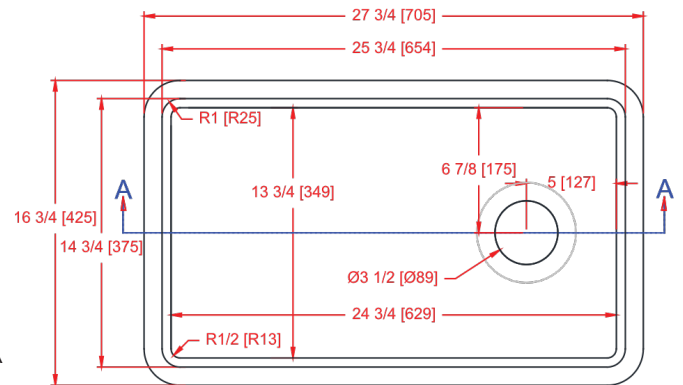

Section A-A

For router bit recommendations visit:
www.Gemstoness.com/Tech