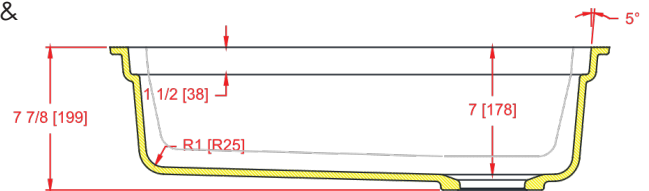

Section A-A

For router bit recommendations visit:
www.Gemstoness.com/Tech